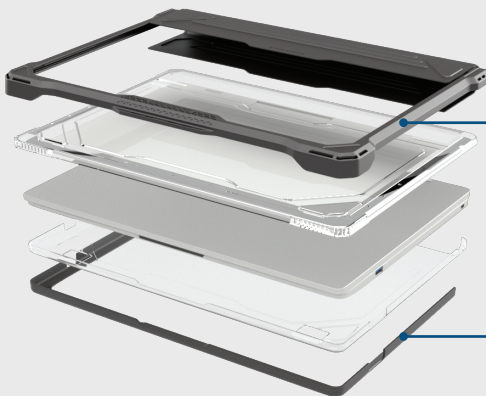

KEY FEATURES OF BOTH CASES

Durable spine wrap
Protects hinge area & provides textured grip for secure carrying & typing

Tough top/bottom panels
Clear PC protects against scratches & impact damage

Rugged top-side protection
Tough-yet-slim TPU bumpers with top overhang corners

Full functionality
Supports all device functions and provides easy port access

Perfect-fit
custom design for each device model

Easy Installation
One-piece design makes for fast and easy installation

INDIVIDUAL FEATURES AND BENEFITS

Extreme Shell-S | Rugged full-surround protection

Top and bottom edge bumpers

Top-panel edge bumpers

Extreme Shell-L | Robust protection in a slim, lightweight design

Saves space, lighter to carry, and reduces costs